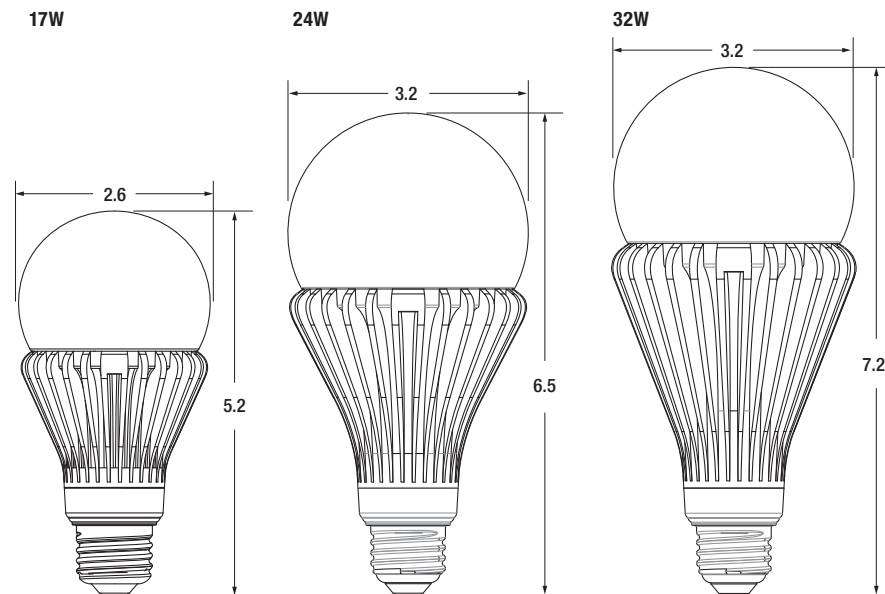

## Physical Information

	(A) Height (inches)	(B) Diameter (inches)
LED HIDR 17W	5.2	2.6
LED HIDR 24W	6.5	3.2
LED HIDR 32W	7.2	3.2

Dimensions in inches