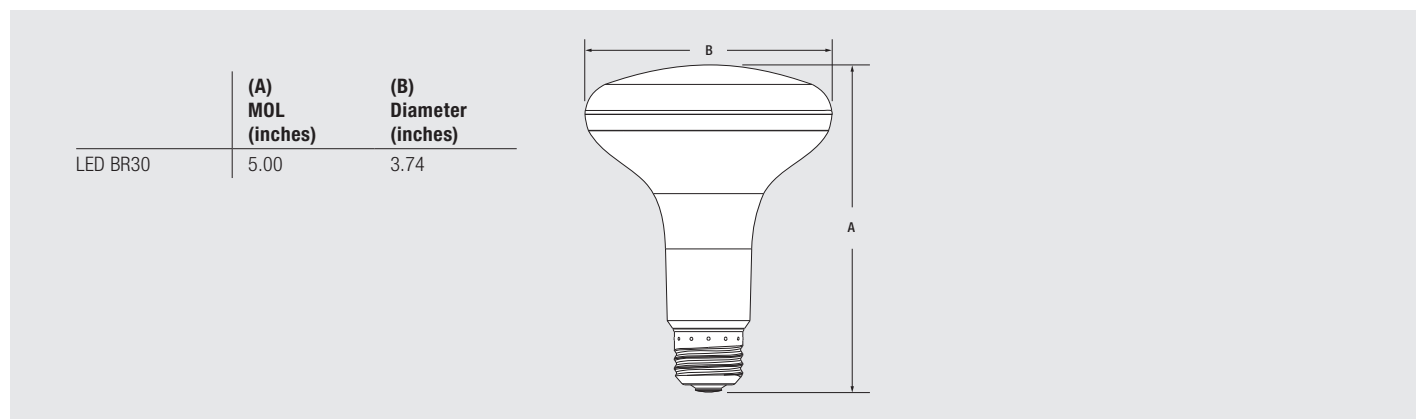

Specification Data

Catalog #	Type
Project	
Comments	
Prepared by	

Ordering Information

Item Number	Ordering Abbreviation	Input Wattage (W)	Base Type	Replaces	Input Voltage (V)	Average Rated Life (hrs)	CCT	Typical Lumens (lm)	CRI	ENERGY STAR	Case Qty.	SKU Qty.
40288	LED17BR30/DIM/827/10YV/HO/RP	17	E26	100W	120	11,000	2700K	1450	82	No	6	1
40070	LED17BR30/DIM/827/10YV/HO/B4	17	E26	100W	120	11,000	2700K	1450	82	No	16	4

Ordering Guide

LED	17	BR30	/	DIM	/	8	27	/	10YV	/	HO	/	RP
LED	Wattage	Lamp Type		Dimmable		CRI 80+	Color Temperature 2700K		11,000 hrs life		High Output		Retail Pack

Energy Savings

Basic Product Description	Lumens	LED Life	Similar Incandescent	Incandescent Life (hrs)	Watts Saved	Energy Savings*	LED Life vs Incandescent
LED17BR30	1450	11,000	100W BR30	2000	83	$100.43	5.5x

* Based on $0.11/kWh over life of lamp.

Lamp Dimensions

LEDVANCE LLC
200 Ballardvale Street
Wilmington, MA 01887 USA
Phone 1-800-LIGHTBULB (1-800-544-4828)
www.sylvania.com

SYLVANIA and LEDVANCE are registered trademarks.
All other trademarks are those of their respective owners.
Licensee of product trademark SYLVANIA in general lighting.
Specifications subject to change without notice.

[/sylvania](#) [/sylvania](#)