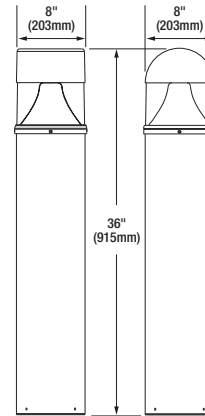

SYLVANIA Luminaires

Bollard

Product Features

- Easy to install
- Durable polycarbonate lens
- Up to 88% energy savings compared to traditional sources

Wattage Comparison Chart

Traditional Source	Traditional System Wattage	LED System Wattage	Energy Savings
23W CFL	23	18	22%
35W HPS	42	18	57%
42W CFL	46	18	61%
100W Inc	100	18	82%
150W Inc	150	18	88%
50W HPS	62	18	71%
50W MH	62	18	71%
50W HPS	62	38	39%
50W MH	62	38	39%
70W HPS	91	38	58%
70W MH	79	38	52%
100W HPS	120	38	68%
100W MH	130	38	71%

Catalog #	Type
Project	
Notes	
Date	
Prepared by	

Dimensions

Specifications

Weight: 26.5 lbs (12.0kg)

Construction: Die Cast aluminum housing with powder coat paint. The standard color is bronze.

LED System: LED system with a life rating of >79,000 hours at L₇₀ @ 25°C. Luminaire efficacy up to 110 LPW.