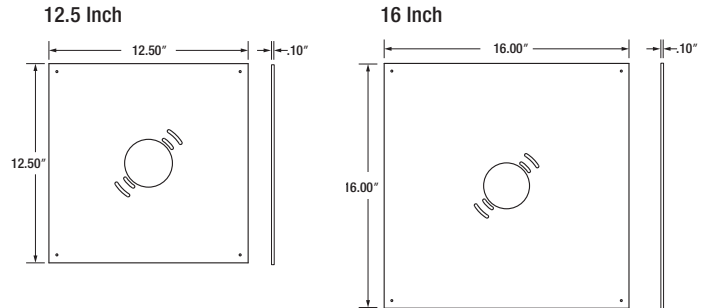

Mounting Accessories

Item Number	Ordering Abbreviation	Item Description
60683	CANOPY3A/MTGPLATE/12/BZ	12.5" Mounting Plate, Bronze
60684	CANOPY3A/MTGPLATE/16/BZ	16" Mounting Plate, Bronze
60685	CANOPY3A/MTGPLATE/12/WH	12.5" Mounting Plate, White
60686	CANOPY3A/MTGPLATE/16/WH	16" Mounting Plate, White

LEDVANCE LLC
200 Ballardvale Street
Wilmington, MA 01887 USA
Phone 1-800-LIGHTBULB (1-800-544-4828)
www.sylvania.com

SYLVANIA and LEDVANCE are registered trademarks.
All other trademarks are those of their respective owners.
Licensee of product trademark SYLVANIA in general lighting.
Specifications subject to change without notice.

[/sylvania](https://twitter.com/sylvania) [/sylvania](https://facebook.com/sylvania)

© 2019 LEDVANCE LLC