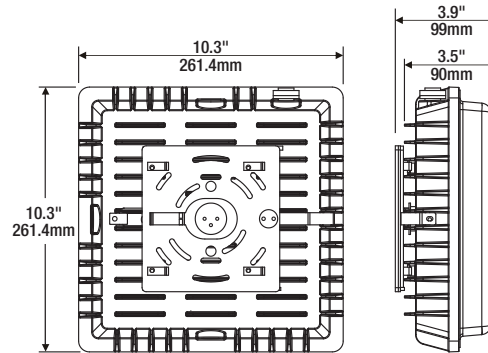

Wattage Comparison Chart

Traditional Source	Traditional System Wattage	LED System Wattage	Energy Savings
35 W HPS	42	20	52%
50 W HPS	62	20	68%
70 W HPS	91	20	67%
70 W HPS	91	40	56%
100 W HPS	120	40	67%
100 W MH	130	40	69%
150 W HPS	170	40	76%
150 W MH	188	40	79%
150 W HPS	170	55	68%
150 W MH	188	55	71%
175 W MH	210	55	74%

Ordering Guide

Item Number:

CANOPY	3A	/	XXX	XXX	7	XX	/	10S	5	/	XX
Product Name	Generation		Wattage (UNV)	Voltage	CRI	Color Temp (CCT)		Shape	Distribution		Color Finish
CANOPY	3A		020 = 20 Watts 040 = 40 Watts 055 = 55 Watts	UNV = 120-277V 347 = 347V	7 = >80	40 = 4000K 50 = 5000K		10S = 10" Square	5 = Type V		BZ = Bronze WH = White
			Wattage (347V)								
			040 = 40 Watts 055 = 55 Watts								

Catalog #	Type
Project	
Notes	
Date	
Prepared by	

Dimensions

Specifications

Weight: 5.7 lbs (2.3kg)

Construction: Die Cast aluminum housing with powder coat paint. The standard colors are bronze or white.