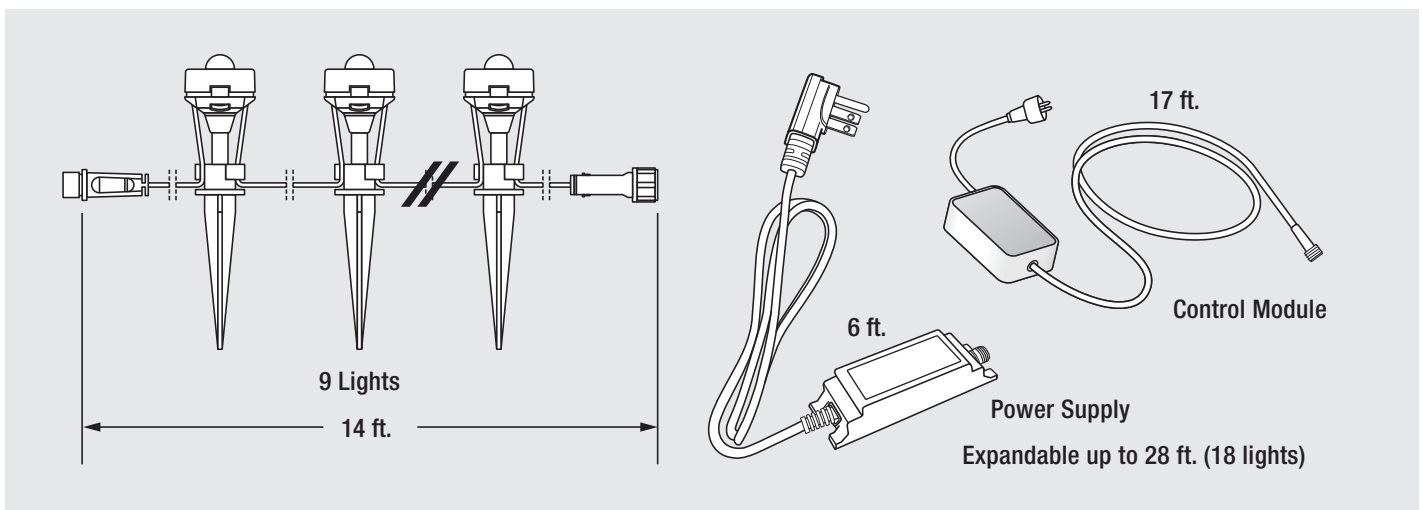

Ordering Guide

LED	OUTDRACCENT	XXX	ZB	S+
LED	Lamp Type Outdoor Accent Light	KIT = Lighting Kit EXP = Expansion Lights	ZigBee®	SMART+

Lamp Dimensions

Installation Options

LEDVANCE LLC
200 Ballardvale Street
Wilmington, MA 01887 USA
Phone 1-800-LIGHTBULB (1-800-544-4828)
www.sylvania.com