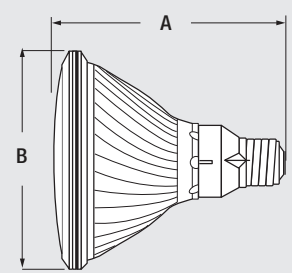

Contractor Series LED G25 Lamps		Contractor Series LED BR30 Lamps		Double Life LED PAR Lamps		Contractor Series LED PAR Lamps	
LED3G25/F/827/10YV/GL/USA/RP2		LED7.5BR30/DIM/827/10YV/GL/B4		LED16PAR38/830/FL30/GL/22Y/USA/RP2		LED16PAR38/830/FL30/10YV/GL/RP2	
LED	Lamp technology	LED	Lamp technology	LED	Lamp technology	LED	Lamp technology
3	Nominal wattage	7.5	Nominal wattage	16	Nominal wattage	16	Nominal wattage
G25	Lamp shape	BR30	Lamp shape	PAR38	Lamp shape	PAR38	Lamp shape
F	Frosted	DIM	Dimmable	830	CRI: 80+; CCT: 3000K	830	CRI: 80+; CCT: 3000K
827	CRI: 80+; CCT: 2700K	827	CRI: 80+; CCT: 2700K	FL30	Flood 30° beam angle	FL30	Flood 30° beam angle
10YV	11,000 hour life	10YV	11,000 hour life	22Y	25,000 hour life	10YV	11,000 hour life
GL	Glass	GL	Glass	GL	Glass	GL	Glass
USA	Made in USA	B4	4pk	USA	Assembled in USA	RP2	2pk
RP2	2pk			RP2	2pk		

Lamp Dimensions

ULTRA LED A-line Lamps				
	(A) MOL inches (mm)	(B) Diameter inches (mm)		
LED4.5A19	4.3 (109)	2.36 (60)	A19	A21
LED6.5A19	4.3 (109)	2.36 (60)		
LED6.9A19	4.3 (109)	2.36 (60)		
LED9A21	5.17 (131)	2.56 (65)		
LED11A21	5.17 (131)	2.56 (65)		
Contractor Series LED A-line Lamps				
	(A) MOL inches (mm)	(B) Diameter inches (mm)		
LED4.5A19	4.3 (109)	2.36 (60)	A19	A21
LED6.5A19	4.3 (109)	2.36 (60)		
LED9A19	4.3 (109)	2.36 (60)		
LED11A21	5.17 (131)	2.56 (65)		

Lamp Dimensions (continued)

ULTRA and Contractor Series LED G25 Lamps

Lamps	(A) MOL inches (mm)	(B) Diameter inches (mm)
LEDG25	4.4 (112)	3.09 (78.4)

Contractor Series LED BR30 Lamps

Lamps	(A) MOL inches	(B) Diameter inches
LED7.5BR30	5.20	3.69

Double Life & Contractor Series LED PAR Lamps

Lamps	(A) MOL inches	(B) Diameter inches
PAR20	3.25	2.5
PAR30LN	4.69	3.75
PAR38	5.3	4.75

PAR20

PAR30 LN

PAR38

LEDVANCE LLC
 200 Ballardvale Street
 Wilmington, MA 01887 USA
 Phone 1-800-LIGHTBULB (1-800-544-4828)
www.sylvania.com