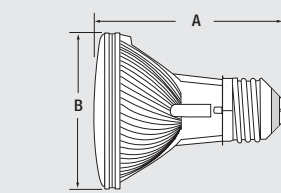

Contractor Series LED G25 Lamps		Contractor Series LED BR30 Lamps		Double Life LED PAR Lamps		Contractor Series LED PAR Lamps	
LED3G25/F/827/10YV/GL/USA/RP2		LED7.5BR30/DIM/827/10YV/GL/B4		LED16PAR38/830/FL30/GL/22Y/USA/RP2		LED16PAR38/830/FL30/10YV/GL/RP2	
LED	Lamp technology	LED	Lamp technology	LED	Lamp technology	LED	Lamp technology
3	Nominal wattage	7.5	Nominal wattage	16	Nominal wattage	16	Nominal wattage
G25	Lamp shape	BR30	Lamp shape	PAR38	Lamp shape	PAR38	Lamp shape
F	Frosted	DIM	Dimmable	830	CRI: 80+; CCT: 3000K	830	CRI: 80+; CCT: 3000K
827	CRI: 80+; CCT: 2700K	827	CRI: 80+; CCT: 2700K	FL30	Flood 30° beam angle	FL30	Flood 30° beam angle
10YV	11,000 hour life	10YV	11,000 hour life	22Y	25,000 hour life	10YV	11,000 hour life
GL	Glass	GL	Glass	GL	Glass	GL	Glass
USA	Made in USA	B4	4pk	USA	Assembled in USA	RP2	2pk
RP2	2pk			RP2	2pk		

Lamp Dimensions

ULTRA LED A-line Lamps				
	(A) MOL inches (mm)	(B) Diameter inches (mm)		
LED4.5A19	4.3 (109)	2.36 (60)	A19	A21
LED6.5A19	4.3 (109)	2.36 (60)		
LED6.9A19	4.3 (109)	2.36 (60)		
LED9A21	5.17 (131)	2.56 (65)		
LED11A21	5.17 (131)	2.56 (65)		
Contractor Series LED A-line Lamps				
	(A) MOL inches (mm)	(B) Diameter inches (mm)		
LED4.5A19	4.3 (109)	2.36 (60)	A19	A21
LED6.5A19	4.3 (109)	2.36 (60)		
LED9A19	4.3 (109)	2.36 (60)		
LED11A21	5.17 (131)	2.56 (65)		

Lamp Dimensions (continued)

ULTRA and Contractor Series LED G25 Lamps

Lamps	(A) MOL inches (mm)	(B) Diameter inches (mm)
LEDG25	4.4 (112)	3.09 (78.4)

Contractor Series LED BR30 Lamps

Lamps	(A) MOL inches	(B) Diameter inches
LED7.5BR30	5.20	3.69

Double Life & Contractor Series LED PAR Lamps

Lamps	(A) MOL inches	(B) Diameter inches
PAR20	3.25	2.5
PAR30LN	4.69	3.75
PAR38	5.3	4.75

PAR20

PAR30 LN

PAR38

LEDVANCE LLC
 200 Ballardvale Street
 Wilmington, MA 01887 USA
 Phone 1-800-LIGHTBULB (1-800-544-4828)
www.sylvania.com