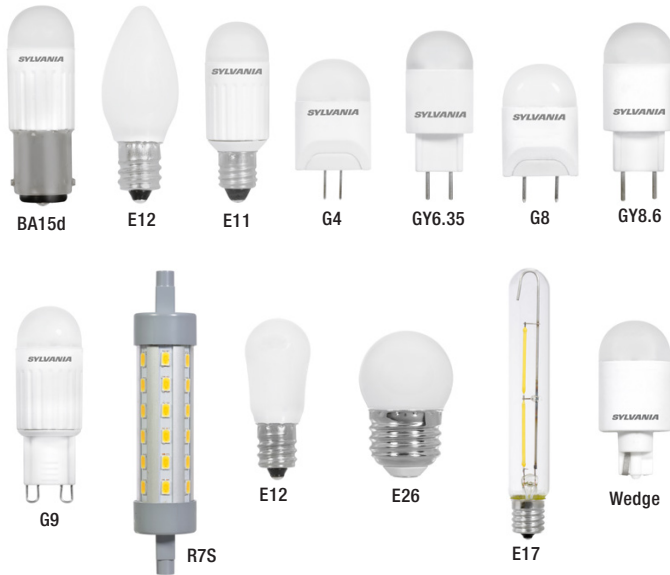

SYLVANIA LED Specialty Lamps

Key Features & Benefits

- Available in a variety of shapes, sizes, and base configurations
- Available in 3000K CCT
- UV and IR free
- Clean design and fully enclosed lamps
- Long life up to 15,000 hrs (L70)
- Suitable for both residential and commercial applications

Product Offering

Bulb Shape	Base Type	Wattage	CCT
C7	E12	1	3000K
G4.5	E10	0.5	3000K
S6	E12	1	3000K
S11	E26	1.5	3000K
T6	BA15D	3.5	3000K
T6	E11	3.5	3000K
T6	G4	2.5	3000K
T6	R7S	12	3000K
T6	GY6.35	2	3000K
T6	G8	2	3000K
T6	GY8.6	2	3000K
T6	G9	3.5	3000K
T6	WEDGE	2	3000K
T6	E17	2	3000K

These bulbs have all the features of your typical LEDs, such as low heat emission, high energy efficiency, and a long rated life of 15,000 hours (L70).

Specifications and Certifications

Application Information