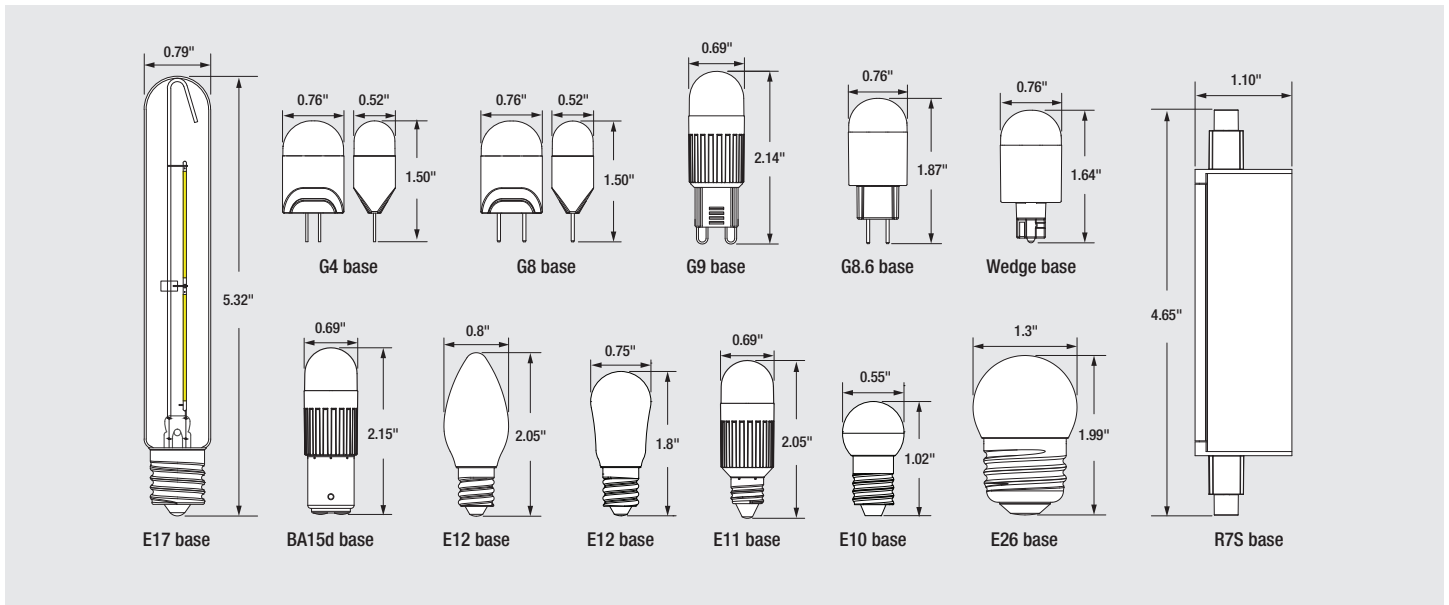

Catalog #	Type
Project	
Comments	
Prepared by	

Ordering Information

Item Number	Ordering Abbreviation	Bulb Shape	Base Type	Wattage	Lumens (lm)	Replacement Wattage	Finish	Input Voltage	Avg. Rated Life (L70)	CCT	CRI	Dimmable
74669	LED3.5/BA15D/F/830/BL	T6	BA15D	3.5	250	25	Frosted	120	15,000	3000K	80	No
74672	LED1/C7/F/830/BL	C7	E12	1	30	5	Frosted	120	15,000	3000K	80	No
74673	LED1/C7/830/BL	C7	E12	1	30	5	Clear	120	15,000	3000K	80	No
74667	LED3.5/E11/F/830/BL	T6	E11	3.5	250	25	Frosted	120	15,000	3000K	80	No
74659	LED2.5/G4/F/830/BL	T6	G4	2.5	190	20	Frosted	12	15,000	3000K	80	No
74665	LED0.5/G4.5/830/BL	G4.5	E10	0.5	10	2	Clear	6	15,000	3000K	80	No
74661	LED2/GY6.35/F/830/BL	T6	GY6.35	2	160	20	Frosted	120	15,000	3000K	80	No
74660	LED2/G8/F/830/BL	T6	G8	2	160	20	Frosted	120	15,000	3000K	80	No
74662	LED2/GY8.6/F/830/BL	T6	GY8.6	2	160	20	Frosted	120	15,000	3000K	80	No
74663	LED3.5/G9/F/830/BL	T6	G9	3.5	250	25	Frosted	120	15,000	3000K	80	No
74677	LED12/R7S/830/BL	T6	R7S	12	1550	150	Frosted	120	15,000	3000K	80	No
74670	LED1/S6/F/830/BL	S6	E12	1	30	5	Frosted	120	15,000	3000K	80	No
74671	LED1/S6/830/BL	S6	E12	1	30	5	Clear	120	15,000	3000K	80	No
74674	LED1.5/S11/830/BL	S11	E26	1.5	70	10	Frosted	120	15,000	3000K	80	No
74675	LED1.5/S11/830/BL	S11	E26	1.5	70	10	Clear	120	15,000	3000K	80	No
74676	LED2/T6/830/BL	T6	E17	2	180	20	Clear	120	15,000	3000K	80	No
74664	LED2/WEDGE/F/830/BL	T6	WEDGE	2	160	20	Frosted	12	15,000	3000K	80	No

Ordering Guide

LED	2.5	/	G4	/	F	/	8	/	30	/	BL
LED Lamp	Wattage		Base Type		Frosted		CRI= 80+		Color Temperature		Blister Pack

Lamp Dimensions

LEDVANCE LLC
 200 Ballardvale Street
 Wilmington, MA 01887 USA
 Phone 1-800-LIGHTBULB (1-800-544-4828)
 www.sylvania.com