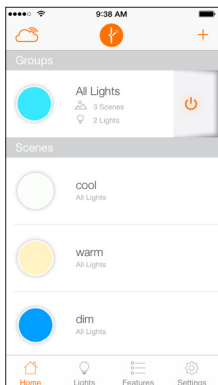

Catalog #	Type
Project	
Comments	
Prepared by	

Ordering Information

Item Number	Ordering Description	Wattage	Lumens	CCT	CRI	Life
73889	LED15PAR38OFDLFY	15	1300	2700K	82+	20,000

Ordering Guide

LED	15	PAR38	DIM	OFD	LFY
LED	Wattage 15	Lamp Type PAR38	Dimmable	On/Off/Dim	LIGHTIFY

LIGHTIFY® App

LIGHTIFY App: Free download on any device which runs on Apple iOS7 or above and Android 4.1 or above

Scene Setting Dashboard