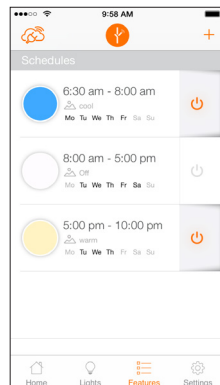

Scene Setting Dashboard

Create a group

Set schedules

Dimmable Control

Lamp Dimensions

	(A) MOL in (mm)	(B) Diameter in (mm)
PAR38 OFD	5.20 (132)	4.74 (120.5)