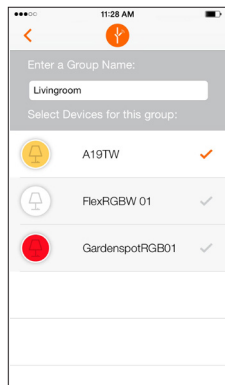

Create a group