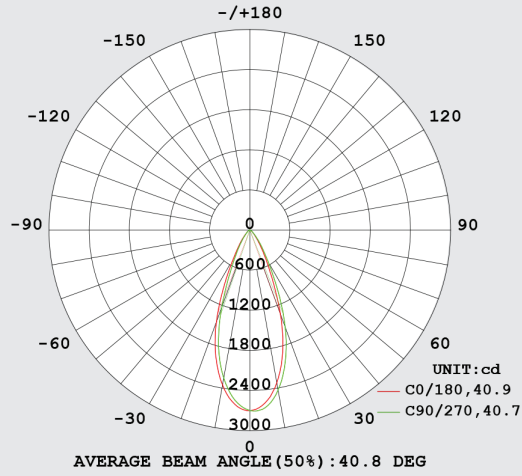

Photometric Distribution

LEDVANCE LLC
200 Ballardvale Street
Wilmington, MA 01887 USA
Phone 1-800-LIGHTBULB (1-800-544-4828)
www.sylvania.com

SYLVANIA and LEDVANCE are registered trademarks.
All other trademarks are those of their respective owners.
Licensee of product trademark SYLVANIA in general lighting.
Specifications subject to change without notice.

[/sylvania](https://twitter.com/sylvania) [/sylvania](https://facebook.com/sylvania)