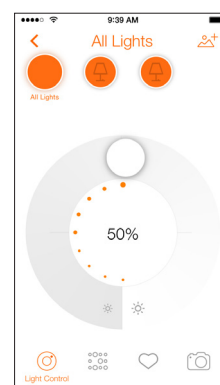

### Application Notes

1. SMART+ PAR38 requires ZigBee Certified Gateway (sold separately)
2. Product activation requires active WiFi Network and ZigBee Certified Gateway (must be placed in range of wireless router)
3. Lamp turns on at 2700K, 100% brightness
4. Free LIGHTIFY App runs on Apple iOS7 or above and Android 4.1 or above
5. 2-year limited product warranty

Ordering Guide

LED	15	PAR38	DIM	OFD	LFY
LED	Wattage 15	Lamp Type PAR38	Dimmable	On/Off/Dim	LIGHTIFY

LIGHTIFY® App

LIGHTIFY App: Free download on any device which runs on Apple iOS7 or above and Android 4.1 or above

Scene Setting Dashboard

Create a group

Set schedules

Dimmable Control

Lamp Dimensions

	(A) MOL in (mm)	(B) Diameter in (mm)
PAR38 OFD	5.20 (132)	4.74 (120.5)